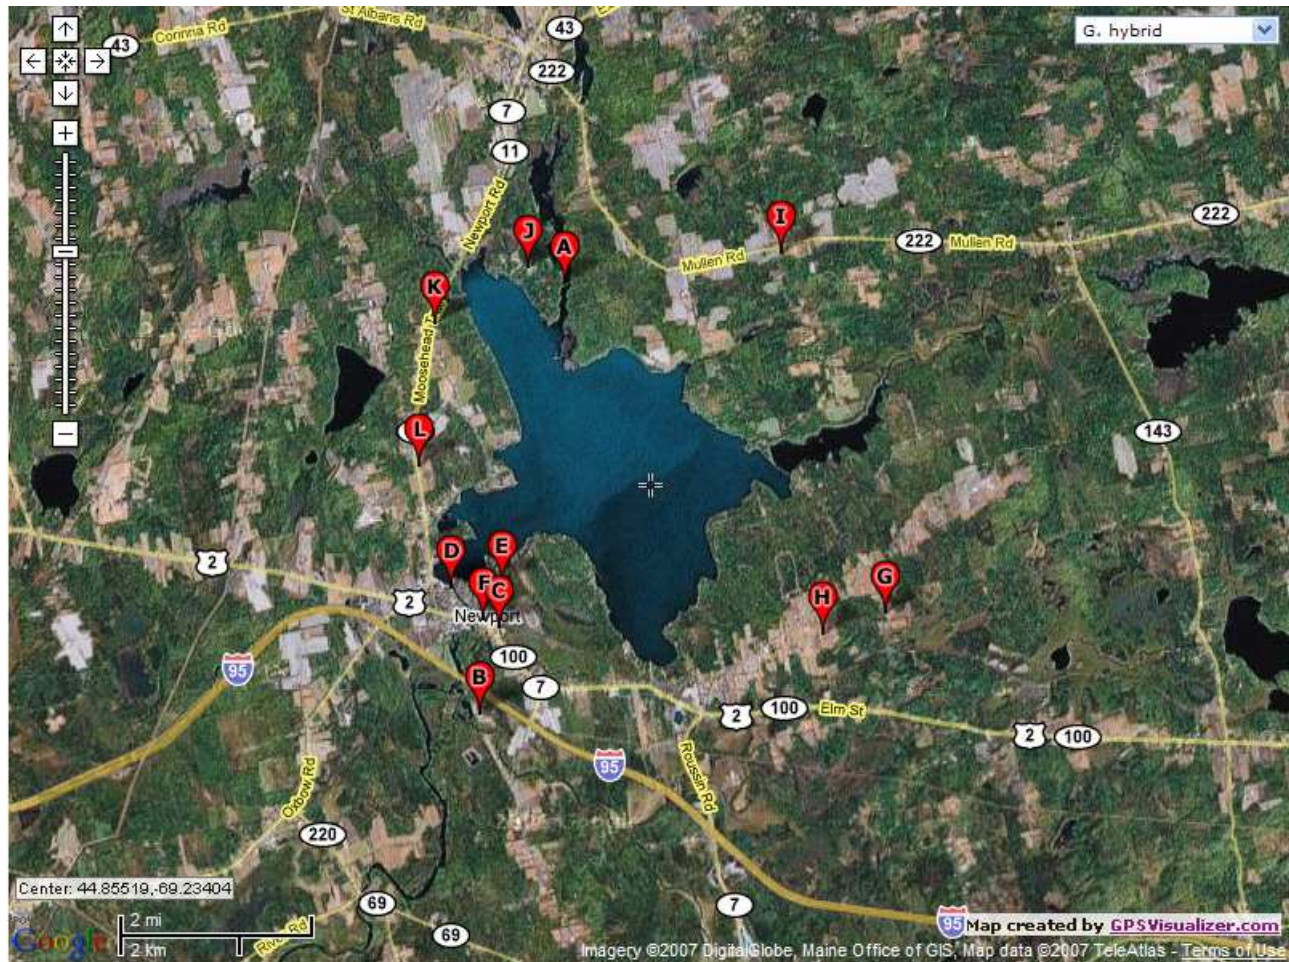

Newport Maine Cemetery Locations

Compiled by William McAnirlin, 2007

A – O’Blenis gravesite	44.88544	-69.25260
B - Riverside Cemetery	44.82009	-69.27075
C - Gravesite at Elementary School	44.83330	-69.26674
D - Shaw St Cemetery	44.8393183	-69.2771217
E - Grove St Cemetery	44.84.05283	-69.2661717
F - Elm St	44.8345117	-69.2701967
G - Palmer Rd	44.835495	-69.1841133
H - Hall Rd	44.8322383	-69.1972917
I - North Newport Cemetery	44.890295	-69.2062383
J - Folsom Cemetery	44.8878917	-69.2606733
K - Rowell Cemetery	44.8794983	-69.2805183
L - Stuart-Rowe Cemetery	44.8579067	-69.2839567

For more, including a zoomable and draggable map, visit <http://www.mcanirlin.com/cemeteries.html>.