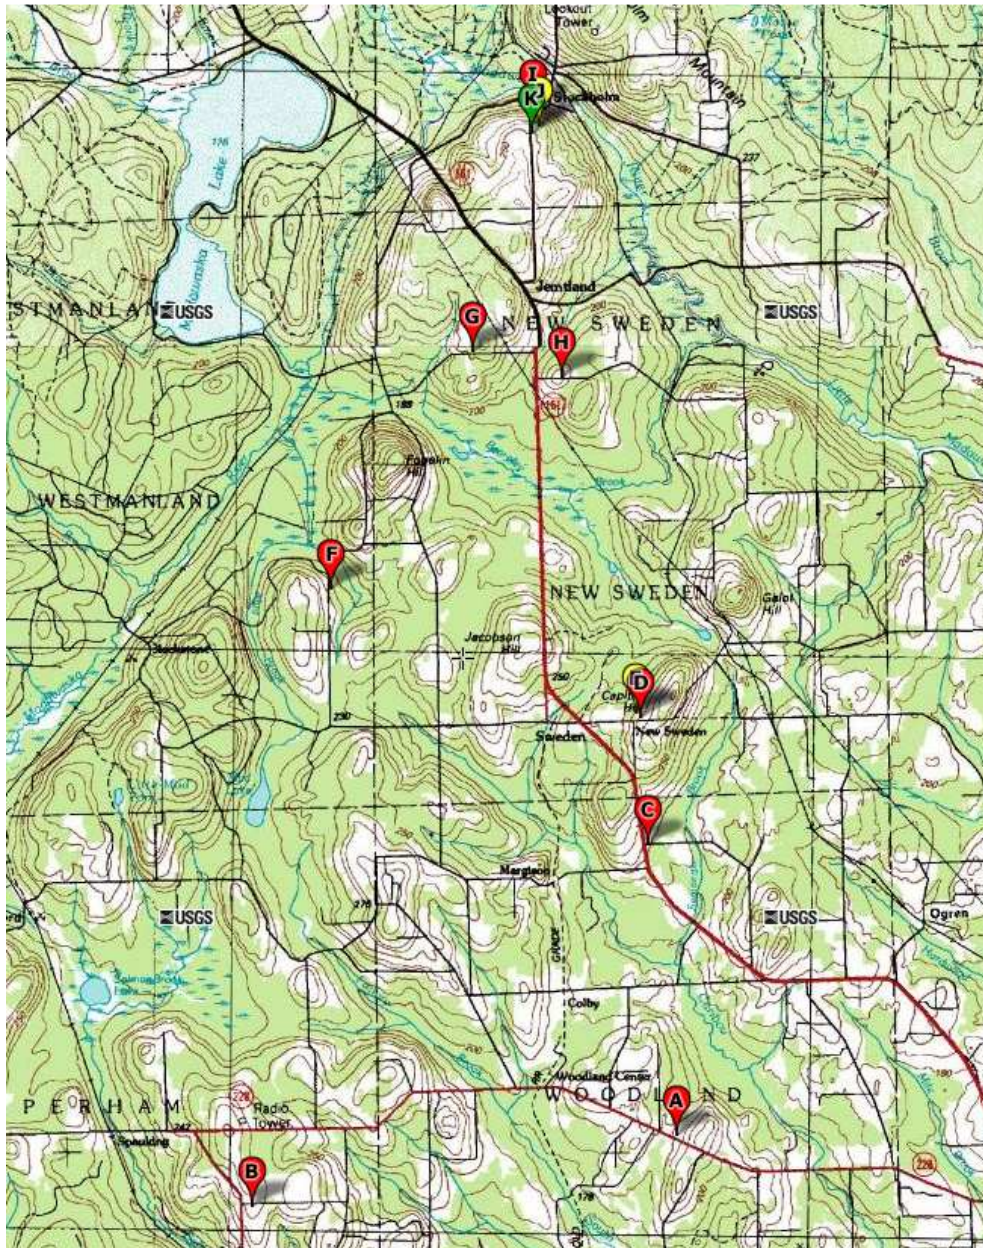

New Sweden Area Cemeteries

Compiled by William McAnirlin, 2008

A - Woodland Cemetery, Woodland	46° 52.661	-68° 06.663
B - Fairview Cemetery,	46° 52.006	-68° 12.462
C - Sealander Rd	46° 55.372	-68° 07.062
D - New Sweden Cemetery, New Sweden	46° 56.549	-68° 07.162
E - Old 1870 Cemetery	46° 56.597	-68° 07.222
F - Westmanland Cemetery	46° 57.748	-68° 11.378
G - West Jemtland Cemetery	46° 59.951	-68° 09.449
H - Rista Cemetery	46° 59.720	-68° 08.242
I - St Theresa's part 1	47° 02.204	-68° 08.615
J - St Theresa's Part 2	47° 02.049	-68° 08.545
K - Stockholm Cemetery	47° 01.974	-68° 08.652

This is available online at www.mcanirlin.com/cemeteries/newsweden.html as a clickable and zoomable map.